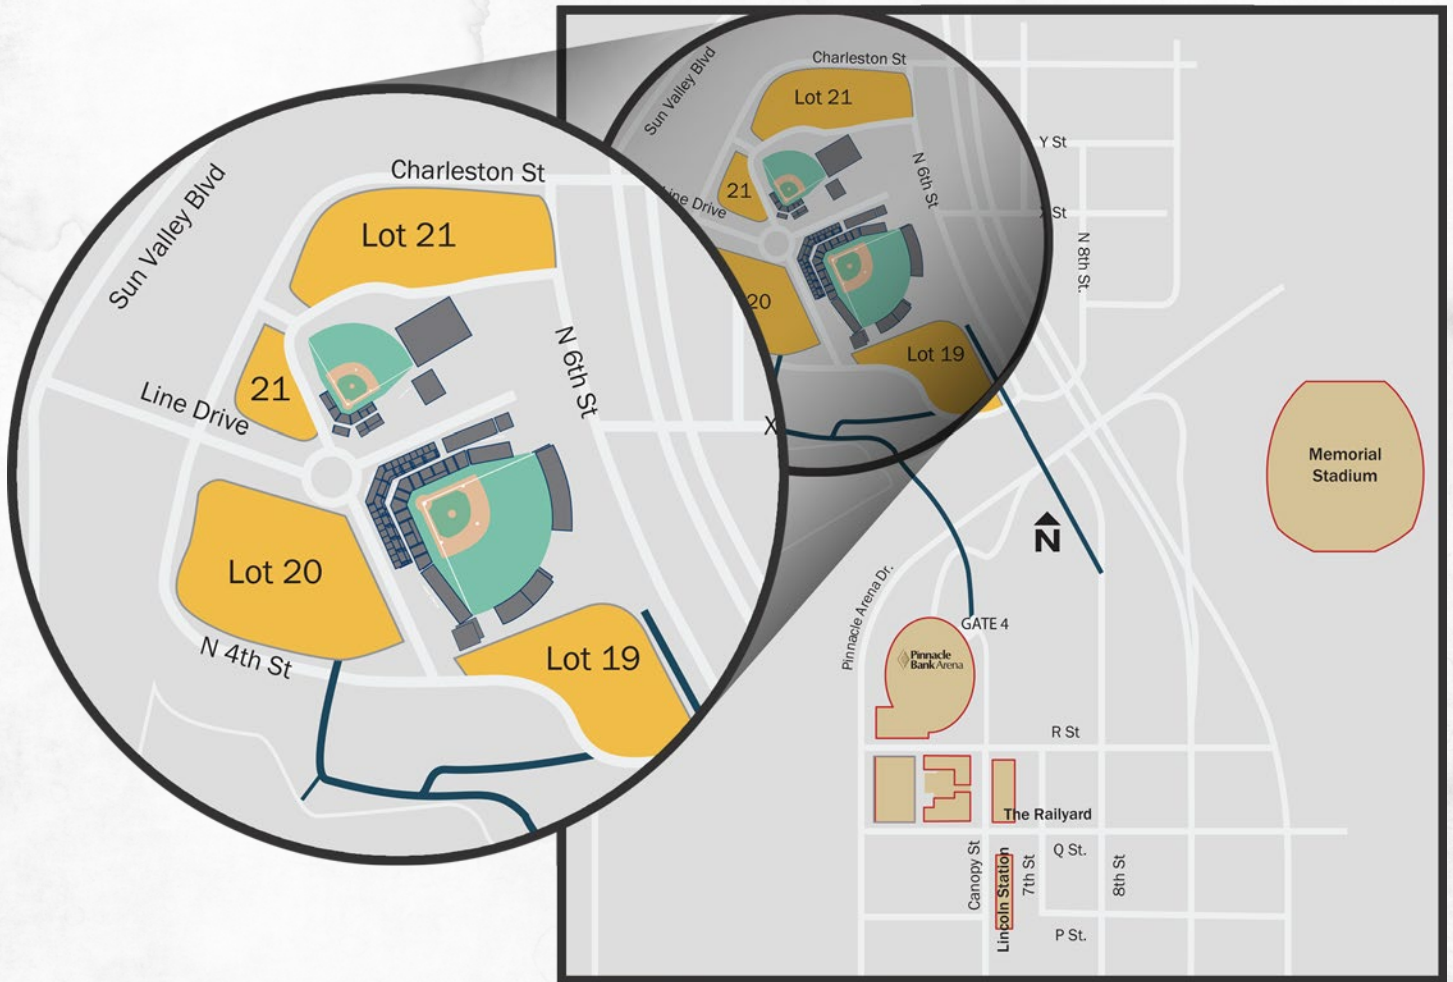

HAYMARKET PARK

Haymarket Park offers parking options for a variety of events and ample parking for any Saltdogs event. Located just west of Memorial Stadium and just north of Pinnacle Bank Arena, Haymarket Park offers convenient parking for events of all sizes.